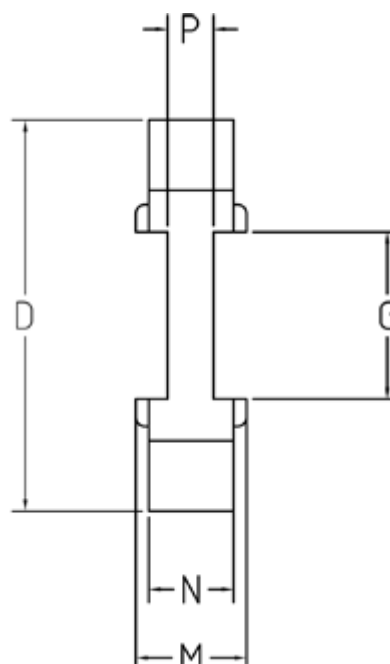

Article number: 333503801

Description: Element Klonex ES7  
Yellow Spder 92Sh A

## Measures

---

D = 80

G = 38

M = 24

N = 18

P = 5.6